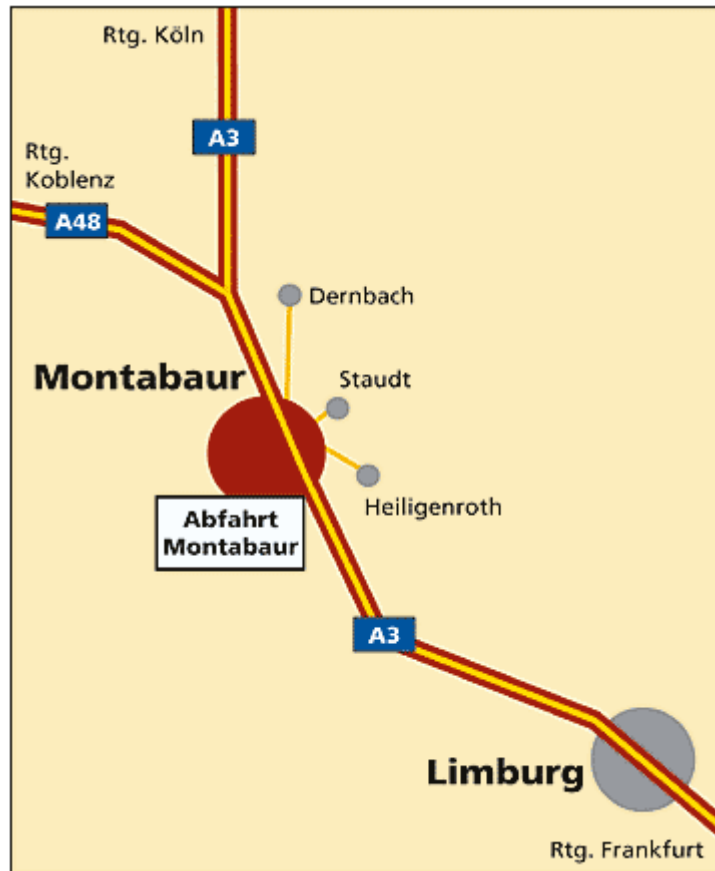

easyenergy Robert-Bosch- Phone: (+49)
gmbh Straße 12/IV 2602 999 41 0
D-56410 Telefax: (+49)
Montabaur 2602 999 41 50

From Frankfurt direction:

Take the A3 towards Cologne

- Take the exit Montabaur
- Go straight on
- Take the third exit at OBI-market and follow the direction to the ICE high speed train railway station (ICE Bahnhof)
- Turn right and follow the direction to the industrial estate „Alter Galgen“
- Turn onto the roundabout. Take the first exit and turn off the roundabout into the street “Am Alten Galgen“
- Follow the road for about 400 m
- When you reach the company „decoglas“, turn left and follow the signs to “Robert-Bosch-Str.” and “Huf-Büropark”. On the next opportunity, turn right. You have reached Robert-Bosch-Strasse
- At the end of the road, turn left to the parking lot. We will provide the code No. to open the gate – just call us at +49 / 26 02 / 99 94 10)

From Cologne / Koblenz direction:

- Take the A 3 towards Frankfurt
- Take the exit Montabaur
- Turn right and follow the direction to the industrial estate „Alter Galgen“ and to the ICE high speed train railway station (ICE Bahnhof)
- Drive down the road and at the junction turn right. Follow the direction to the industrial estate „Alter Galgen“
- Go straight on and turn onto the roundabout
- Take the second exit and turn off the roundabout into the street “Am Alten Galgen“
- Follow the road for about 400 m
- When you reach the company „decoglas“, turn left and follow the signs to “Robert-Bosch-Str.” and “Huf-Büropark”. On the next opportunity, turn right. You have reached Robert-Bosch-Strasse
- At the end of the road, turn left to the parking lot. We will provide the code No. to open the gate – just call us at +49 / 26 02 / 99 94 10)